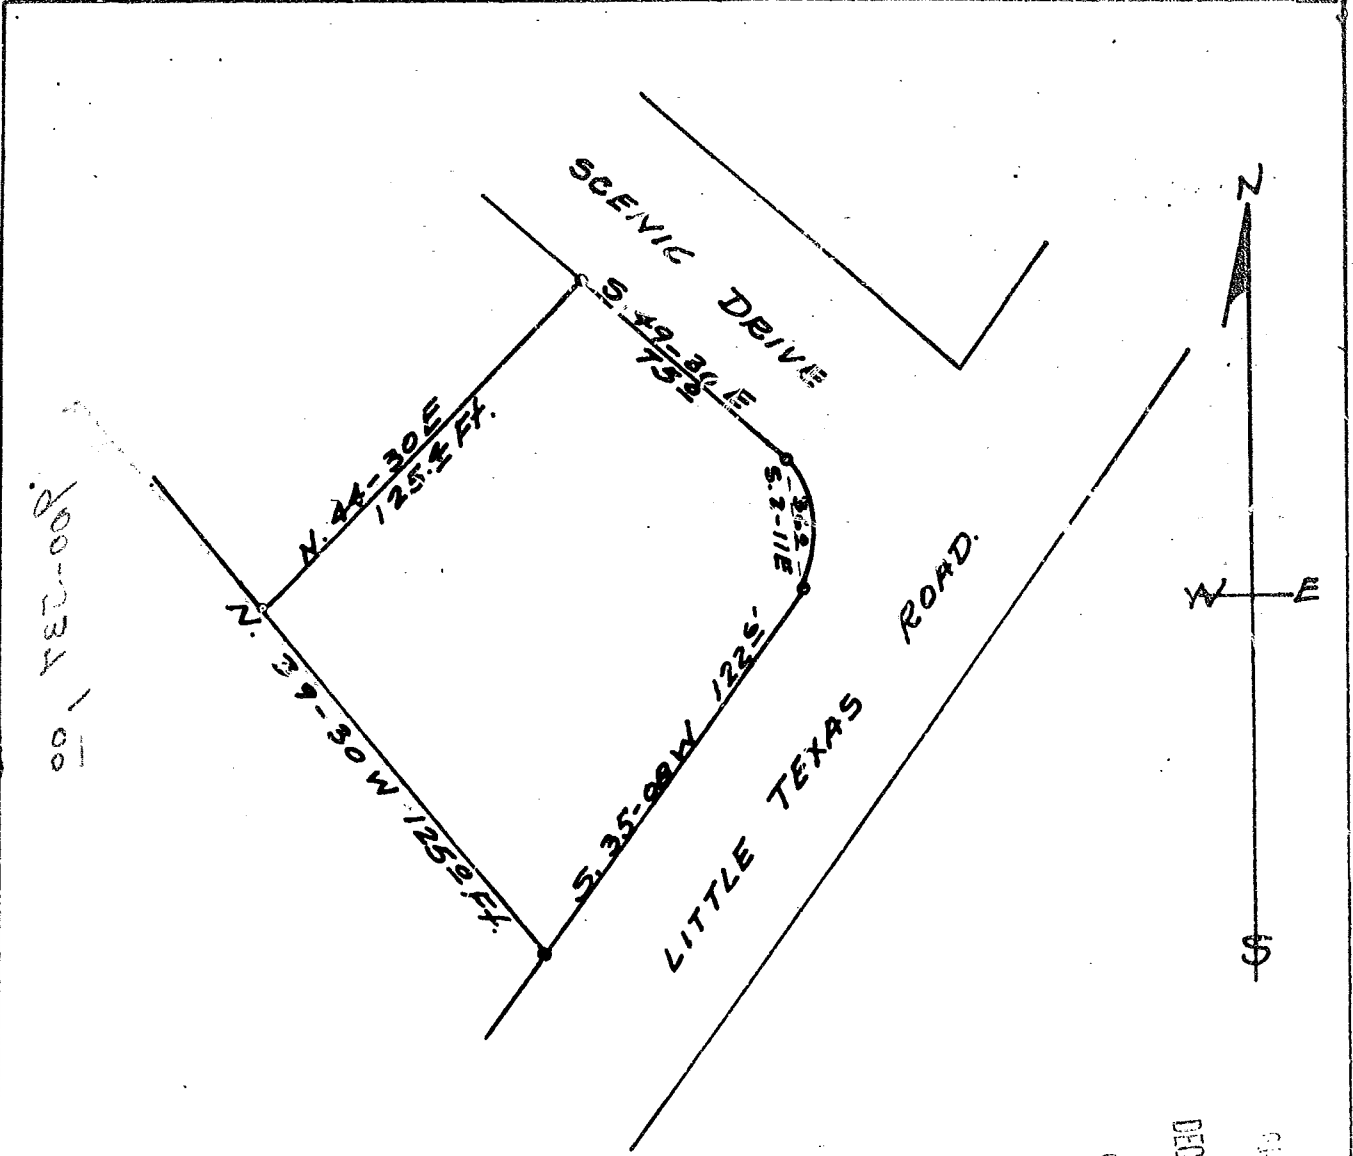

001 785-000
100

PLAT OF LOT
 RUBY T. BATSON
 SOLD TO
 HERMAN E. BATSON

BATES TWP. GREENVILLE CO.
 SOUTH CAROLINA
 Dec 10, 1963

SURVEY BY
 Terry W. Dill
 Reg C.E. & L.S. No 104

DEC 27 12 11 PM 1963
 18269

SCALE 1" = 50'

100 Recorded December 27, 1963 at 12:11 P. M. #18269

TEN